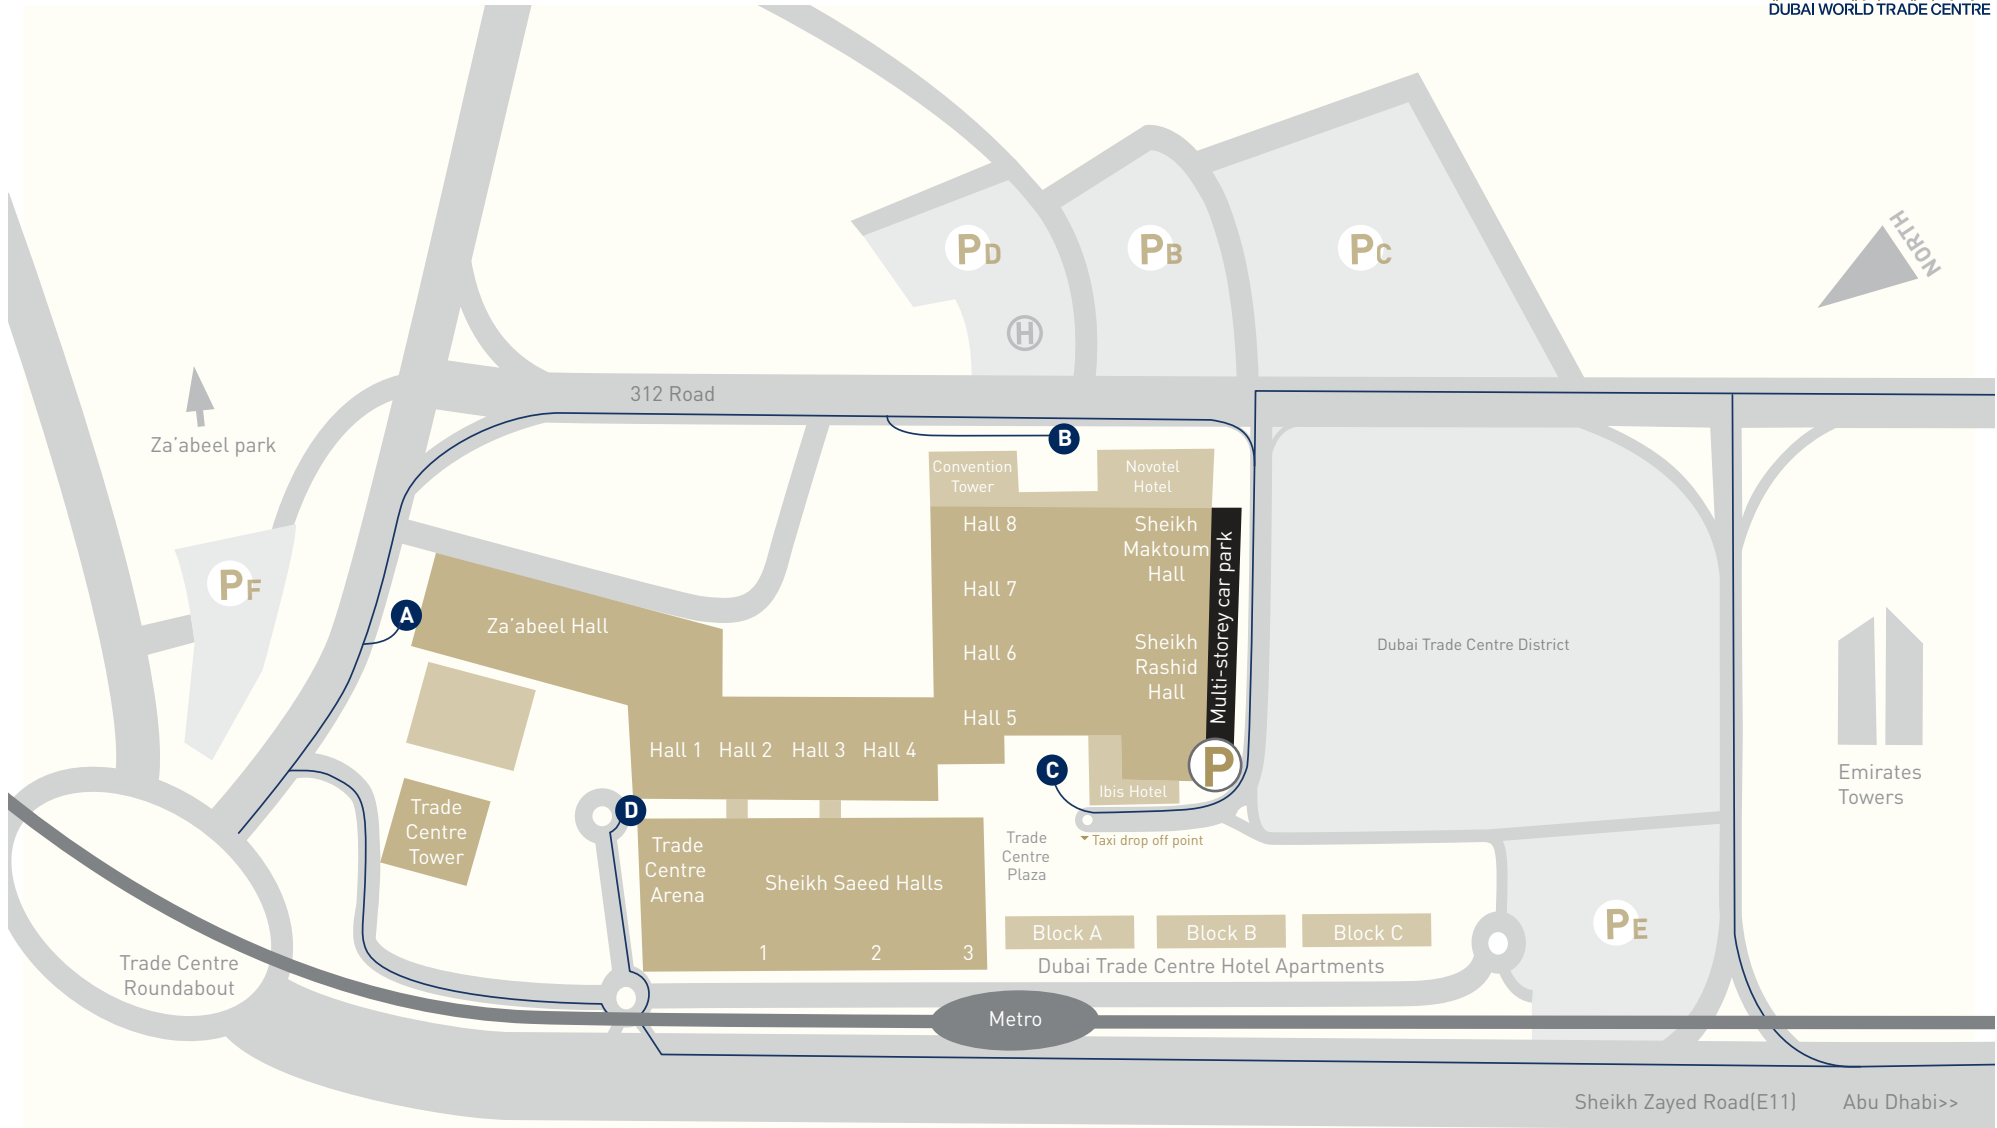

# DICEC Location Map

مركز دبي التجاري العالمي  
DUBAI WORLD TRADE CENTRE

**P** Parking

**A** Za'abeel Entrance  
**B** Convention Gate Entrance

**C** Exhibition Gate Entrance  
**D** Arena Entrance